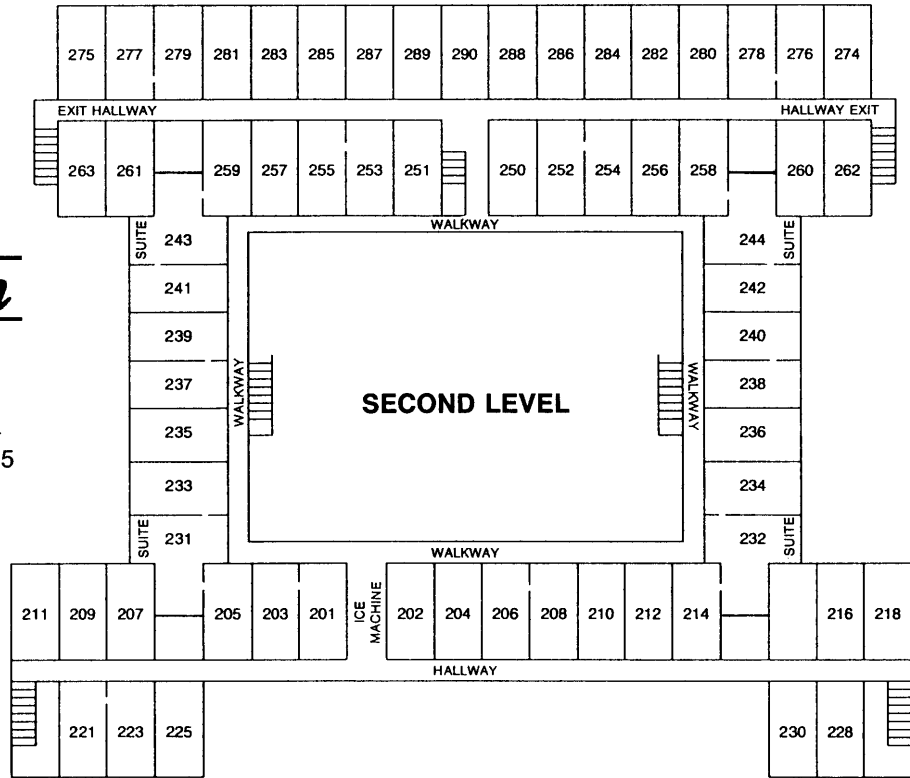

2301 South Pokegama Avenue
Grand Rapids, Minnesota 55744
218-326-8501 1-800-235-6455
FAX 218-326-1039
www.sawmillinn.com

Your Room Number is _____

100 Series - First Floor
200 Series - Second Floor